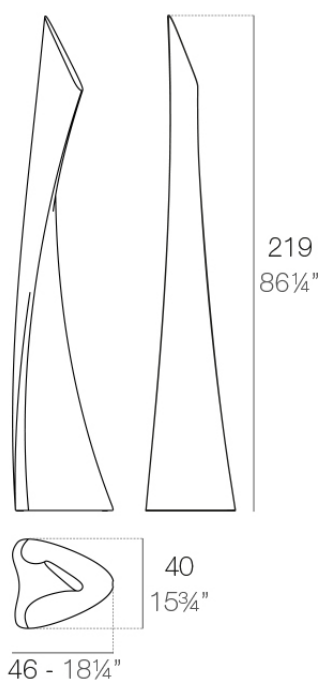

Info

Description

Made of polyethylene resin by rotational moulding. 100% Recyclable. Item suitable for indoor and outdoor use. Available in different finishes.

Weight: 20 Kg

WING Lámpara
WING Lamp

Finishes