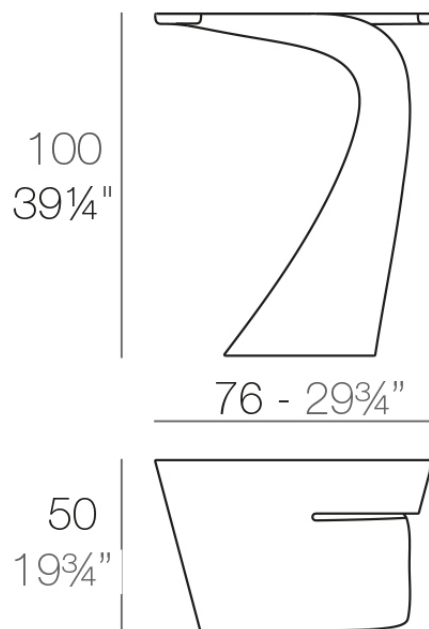

Products / High Tables / Wing Bar Table 50x76x100

Wing bar table 50x76x100

by A-cero

The outdoor furniture's Wing Collection by A-cero for Vondom, was born as a result of the folding of the straight and curve lines projection mixed in a dynamic way.

Info

Description

Made of polyethylene resin by rotational moulding. 100% Recyclable. Item suitable for indoor and outdoor use. Available in different finishes.

Weight: 12 Kg

WING Mesa Alta
WING Bar Table

Finishes