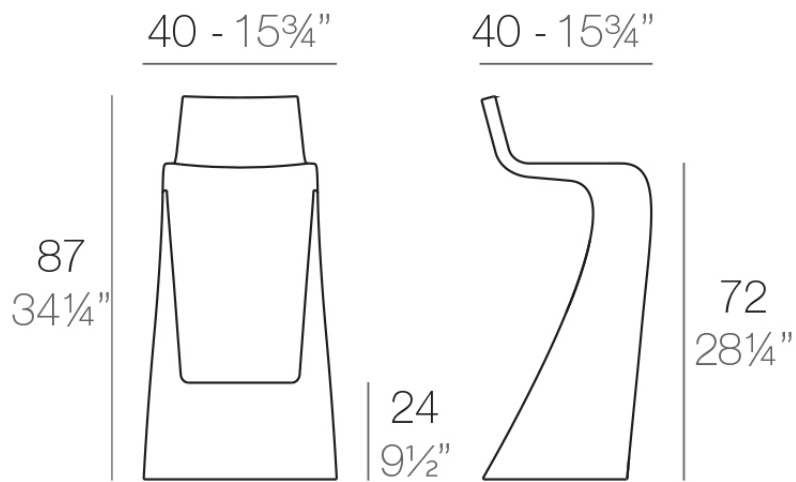

## Description

Made of polyethylene resin by rotational moulding. 100% Recyclable. Item suitable for indoor and outdoor use. Available in different finishes.

Weight: 5.51 Kg

WING Taburete Alto  
WING Bar Stool