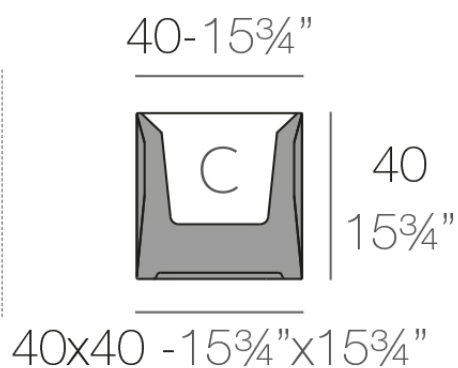

## Description

Pot made of polyethylene resin by rotational moulding. 100% Recyclable. Item suitable for indoor and outdoor use. Available in different finishes.

Weight: 5.1 Kg

FAZ Maceta      C = 38 L  
 FAZ Planter    C = 10 gal