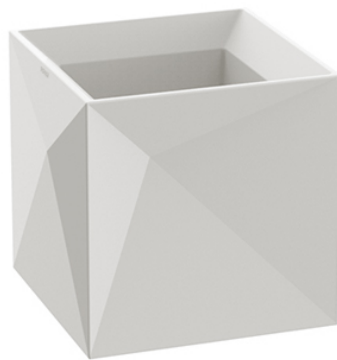

# Faz planter 40cm

by Ramón Esteve

Faz is a modular collection of outdoor furniture and planters designed by Ramón Esteve for Vondom. He is the architect of harmony, serenity, timelessness and universality, and he has created mineral and emphatic shapes that make Faz a design that contextualizes with homes and installations. An ambience, encircling as a result of the blissful combination of the material and lighting, so that the sole sensation would be its fusion.

## Description

Pot made of polyethylene resin by rotational moulding. 100% Recyclable. Item suitable for indoor and outdoor use. Available in different finishes.

Weight: 5.1 Kg

FAZ Maceta      C = 38 L  
 FAZ Planter    C = 10 gal