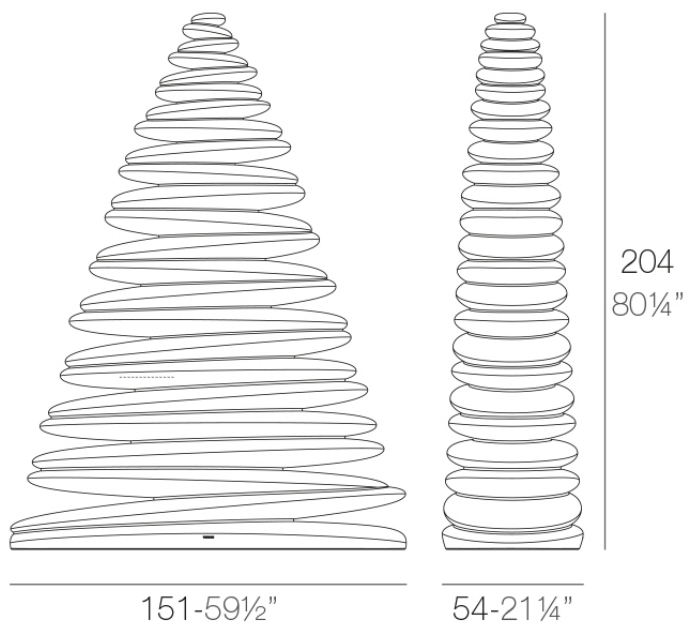

Info

Description

Made of polyethylene resin by rotational moulding. 100% Recyclable. Item suitable for indoor and outdoor use. Available in different finishes.

Weight: 61.05 Kg

CHRISMY Árbol 200cm
CHRISMY Tree 78¾"