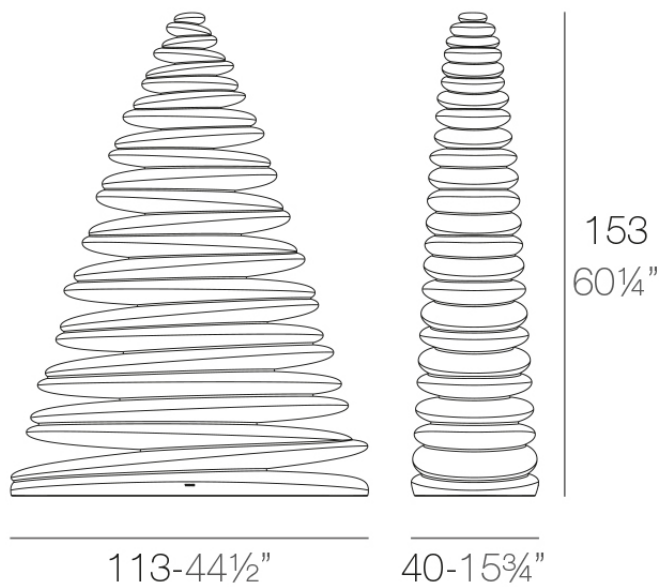

Products / Lamps / Chrismy 1,5m

Chrismy 1,5m

by Teresa Sapey

Chrismy is the reinvented Christmas tree by Teresa Sapey for Vondom. Is inspired in **natural, organic and elegant shapes** that rise toward its peak in each of its silhouettes to-and-fro movement.

Info

Description

Made of polyethylene resin by rotational moulding. 100% Recyclable. Item suitable for indoor and outdoor use. Available in different finishes.

Weight: 20.44 Kg

CHRISMY Árbol 150cm
CHRISMY Tree 59"