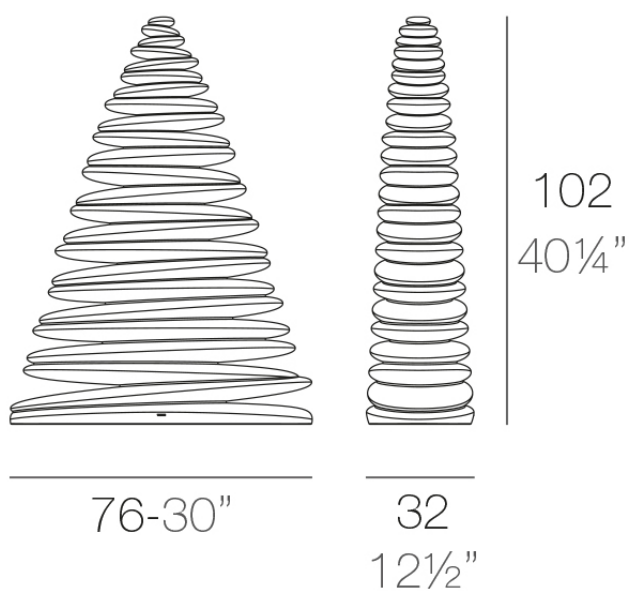

Products / Lamps / Chrismy 1m

Chrismy 1m

by Teresa Sapey

Chrismy is the reinvented Christmas tree by Teresa Sapey for Vondom. Is inspired in **natural, organic and elegant shapes** that rise toward its peak in each of its silhouettes to-and-fro movement.

Info

Description

Made of polyethylene resin by rotational moulding. 100% Recyclable. Item suitable for indoor and outdoor use. Available in different finishes.

Weight: 10.24 Kg

CHRISMY Árbol 100cm
CHRISMY Tree 39¼"