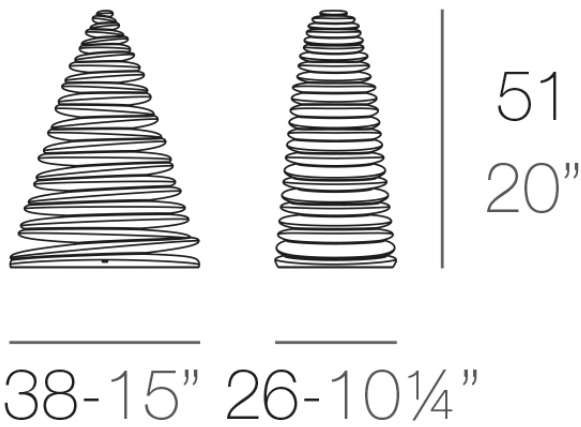

Products / Lamps / Chrismy 0,5m

Chrismy 0,5m

by Teresa Sapey

Chrismy is the reinvented Christmas tree by Teresa Sapey for Vondom. Is inspired in **natural, organic and elegant shapes** that rise toward its peak in each of its silhouettes to-and-fro movement.

Info

Description

Made of polyethylene resin by rotational moulding. 100% Recyclable. Item suitable for indoor and outdoor use. Available in different finishes.

Weight: 3.42 Kg

CHRISMY Árbol 50cm
CHRISMY Tree 19³/₄"